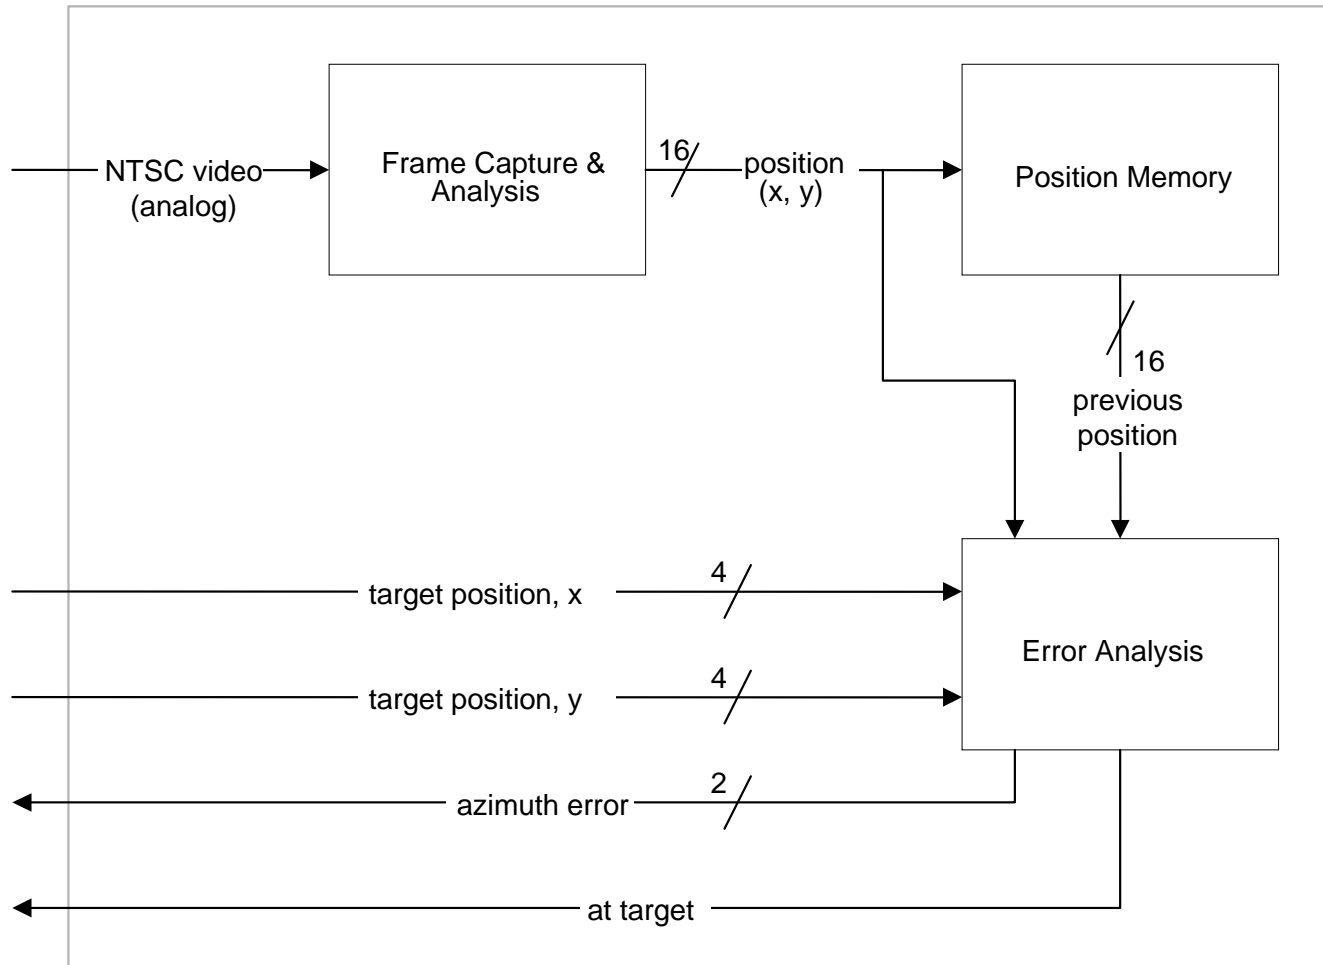

A Wireless Rover With External Video Feedback Control

Daniel J. Gibson

Joanne Mikkelson

April 26, 2004

Project Goal

System Overview

Video System

Frame Capture & Analysis

Position Analysis Strategy

Position Analyzer

Car Control System

Motion Controller

Car Wireless

Pulse Width Modulation:

Questions?
