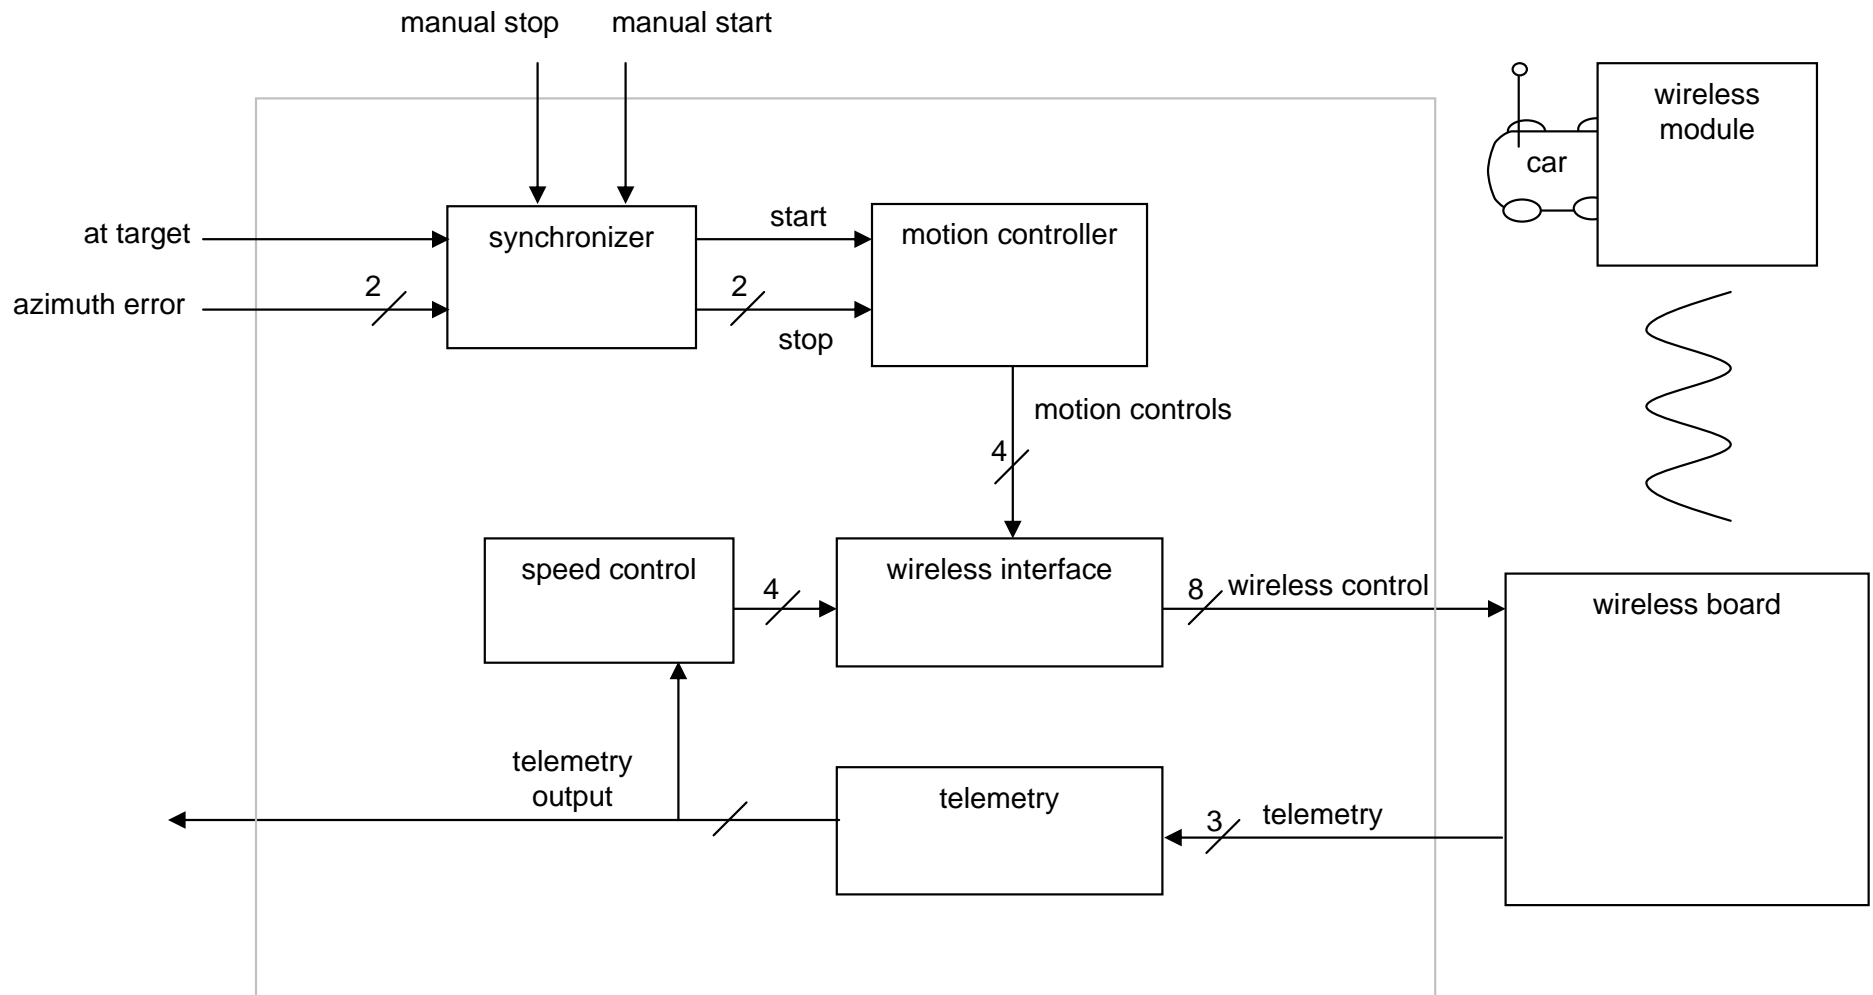

A Wireless Rover With External Video Feedback Control

Daniel J. Gibson

Joanne Mikkelson

April 26, 2004

Project Goal

System Overview

Video System

Frame Capture & Analysis

Position Analysis Strategy

Position Analyzer

Car Control System

Motion Controller

Car Wireless

Pulse Width Modulation:

Questions?
