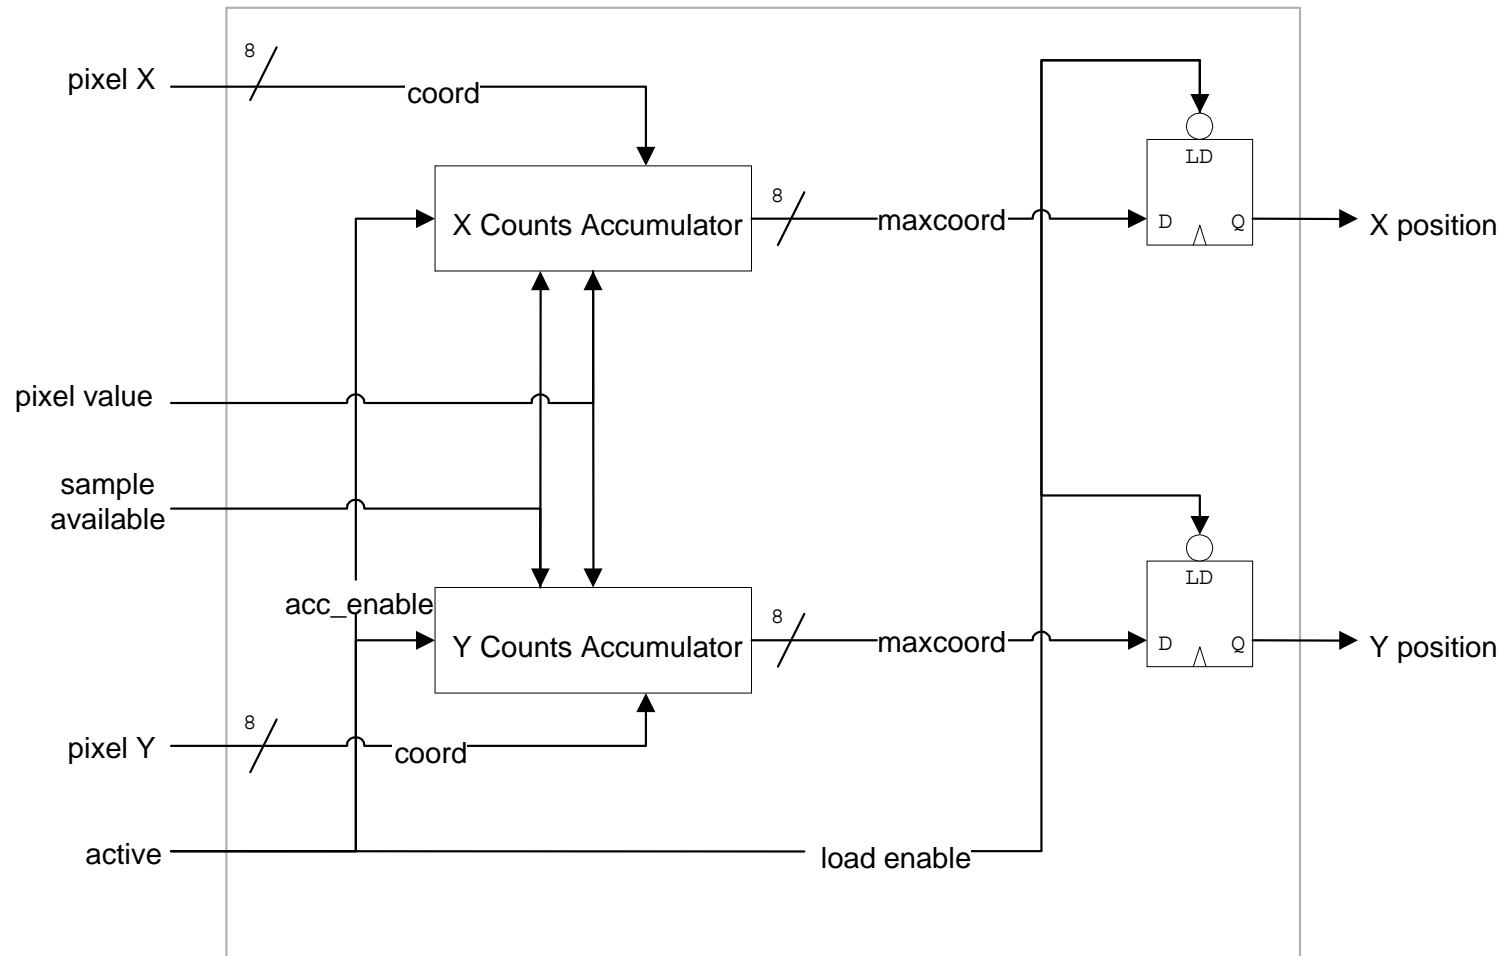

A Wireless Rover With External Video Feedback Control

Daniel J. Gibson

Joanne Mikkelson

April 26, 2004

Project Goal

System Overview

Video System

Frame Capture & Analysis

Position Analysis Strategy

Position Analyzer

Car Control System

Motion Controller

Car Wireless

Pulse Width Modulation:

Questions?
