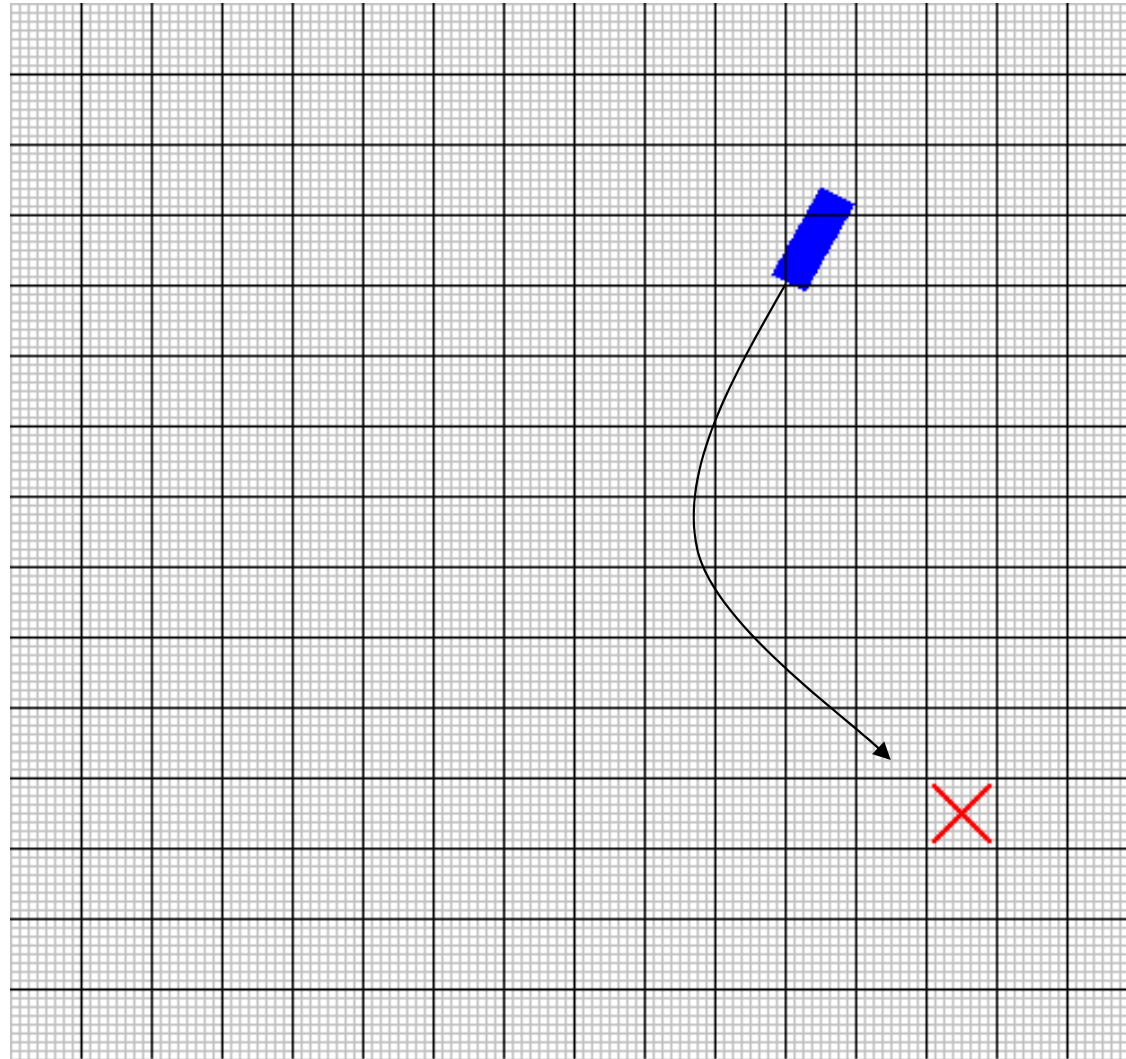

A Wireless Rover With External Video Feedback Control

Daniel J. Gibson

Joanne Mikkelson

April 26, 2004

Project Goal

System Overview

Video System

Frame Capture & Analysis

Position Analysis Strategy

Position Analyzer

Car Control System

Motion Controller

Car Wireless

Pulse Width Modulation:

Questions?
