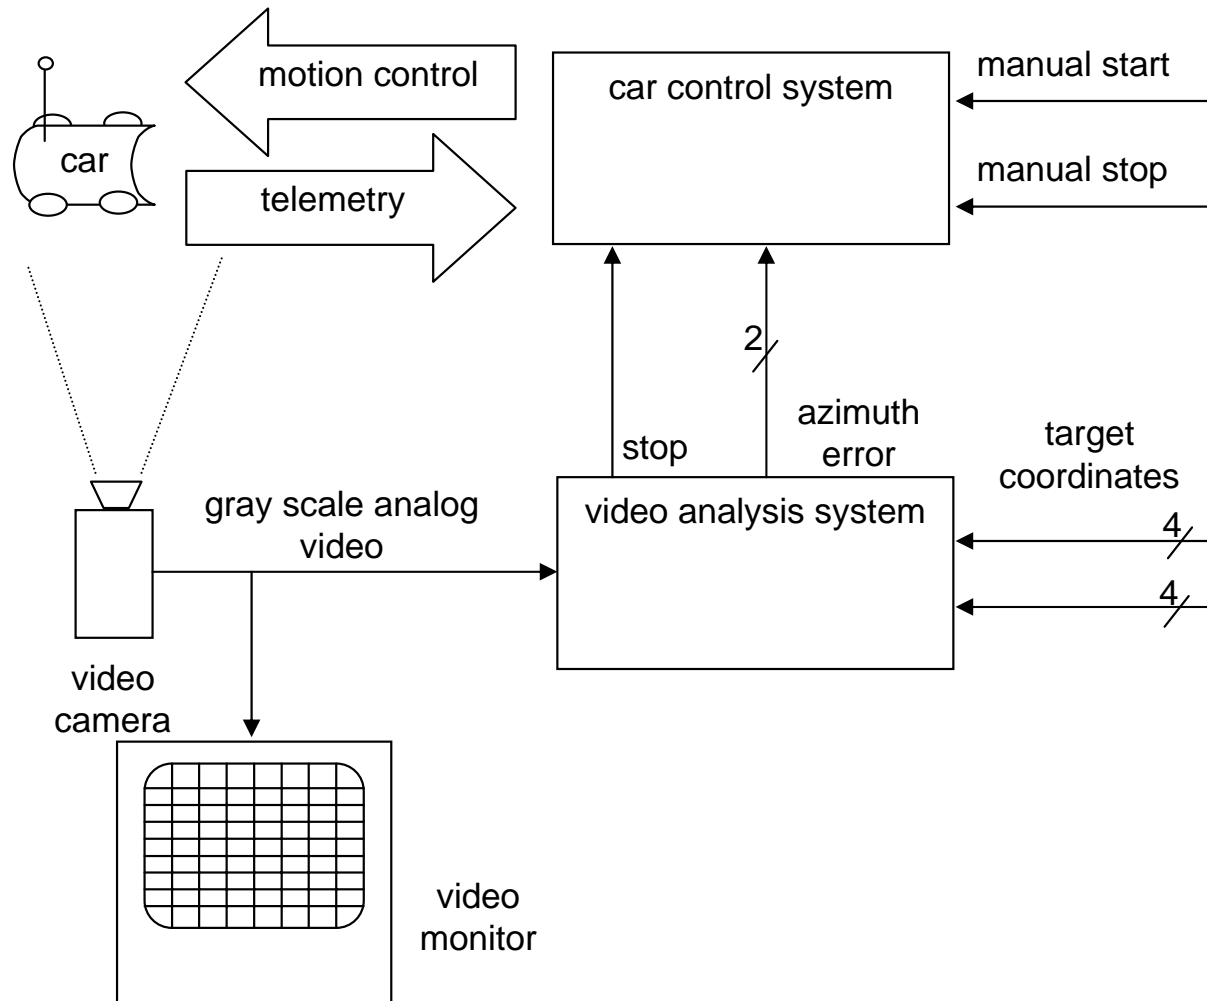

A Wireless Rover With External Video Feedback Control

Daniel J. Gibson

Joanne Mikkelson

April 26, 2004

Project Goal

System Overview

Video System

Frame Capture & Analysis

Position Analysis Strategy

Position Analyzer

Car Control System

Motion Controller

Car Wireless

Pulse Width Modulation:

Questions?
