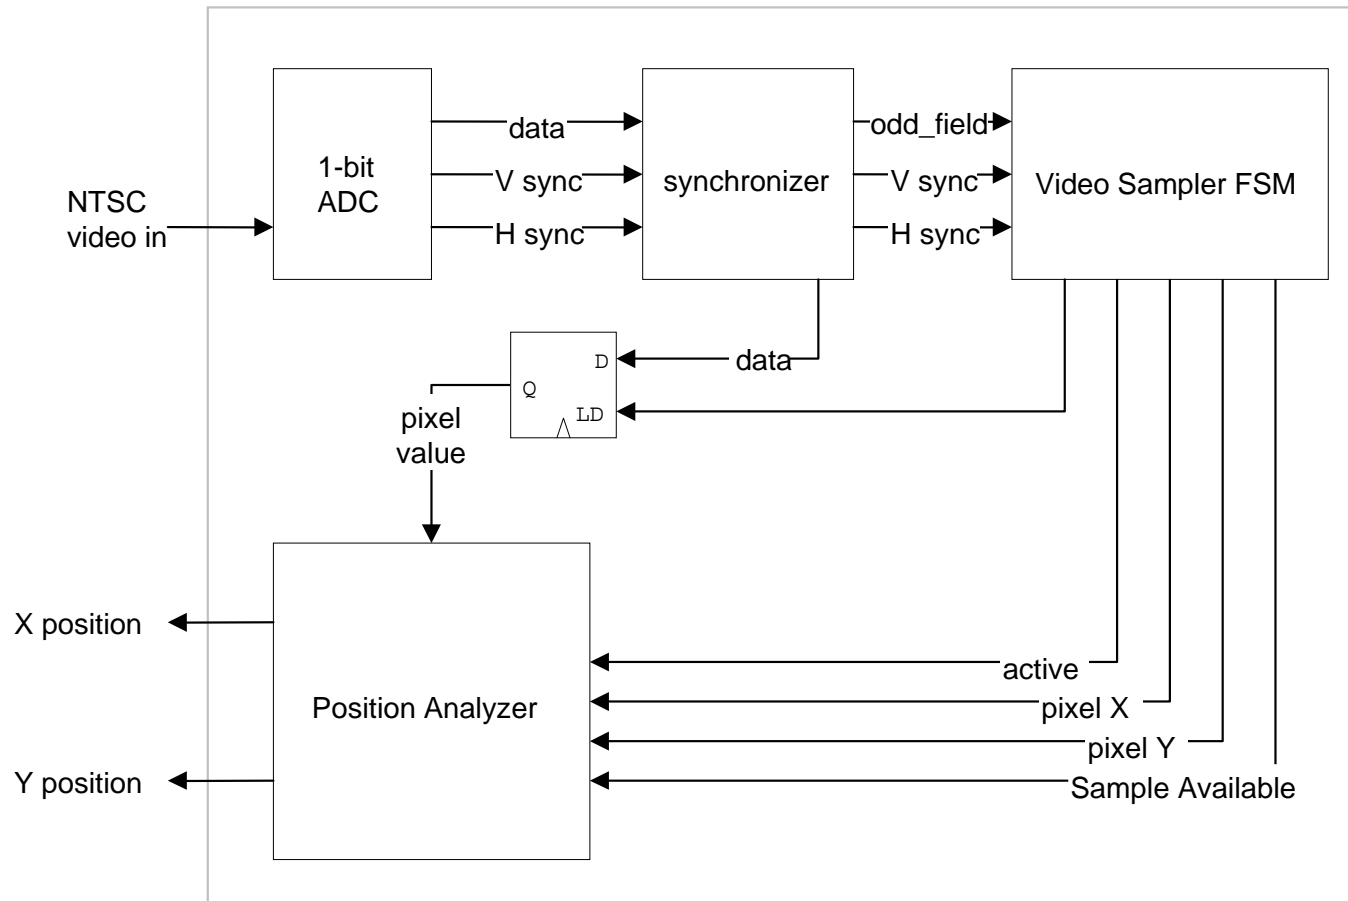

A Wireless Rover With External Video Feedback Control

Daniel J. Gibson

Joanne Mikkelson

April 26, 2004

Project Goal

System Overview

Video System

Frame Capture & Analysis

Position Analysis Strategy

Position Analyzer

Car Control System

Motion Controller

Car Wireless

Pulse Width Modulation:

Questions?
